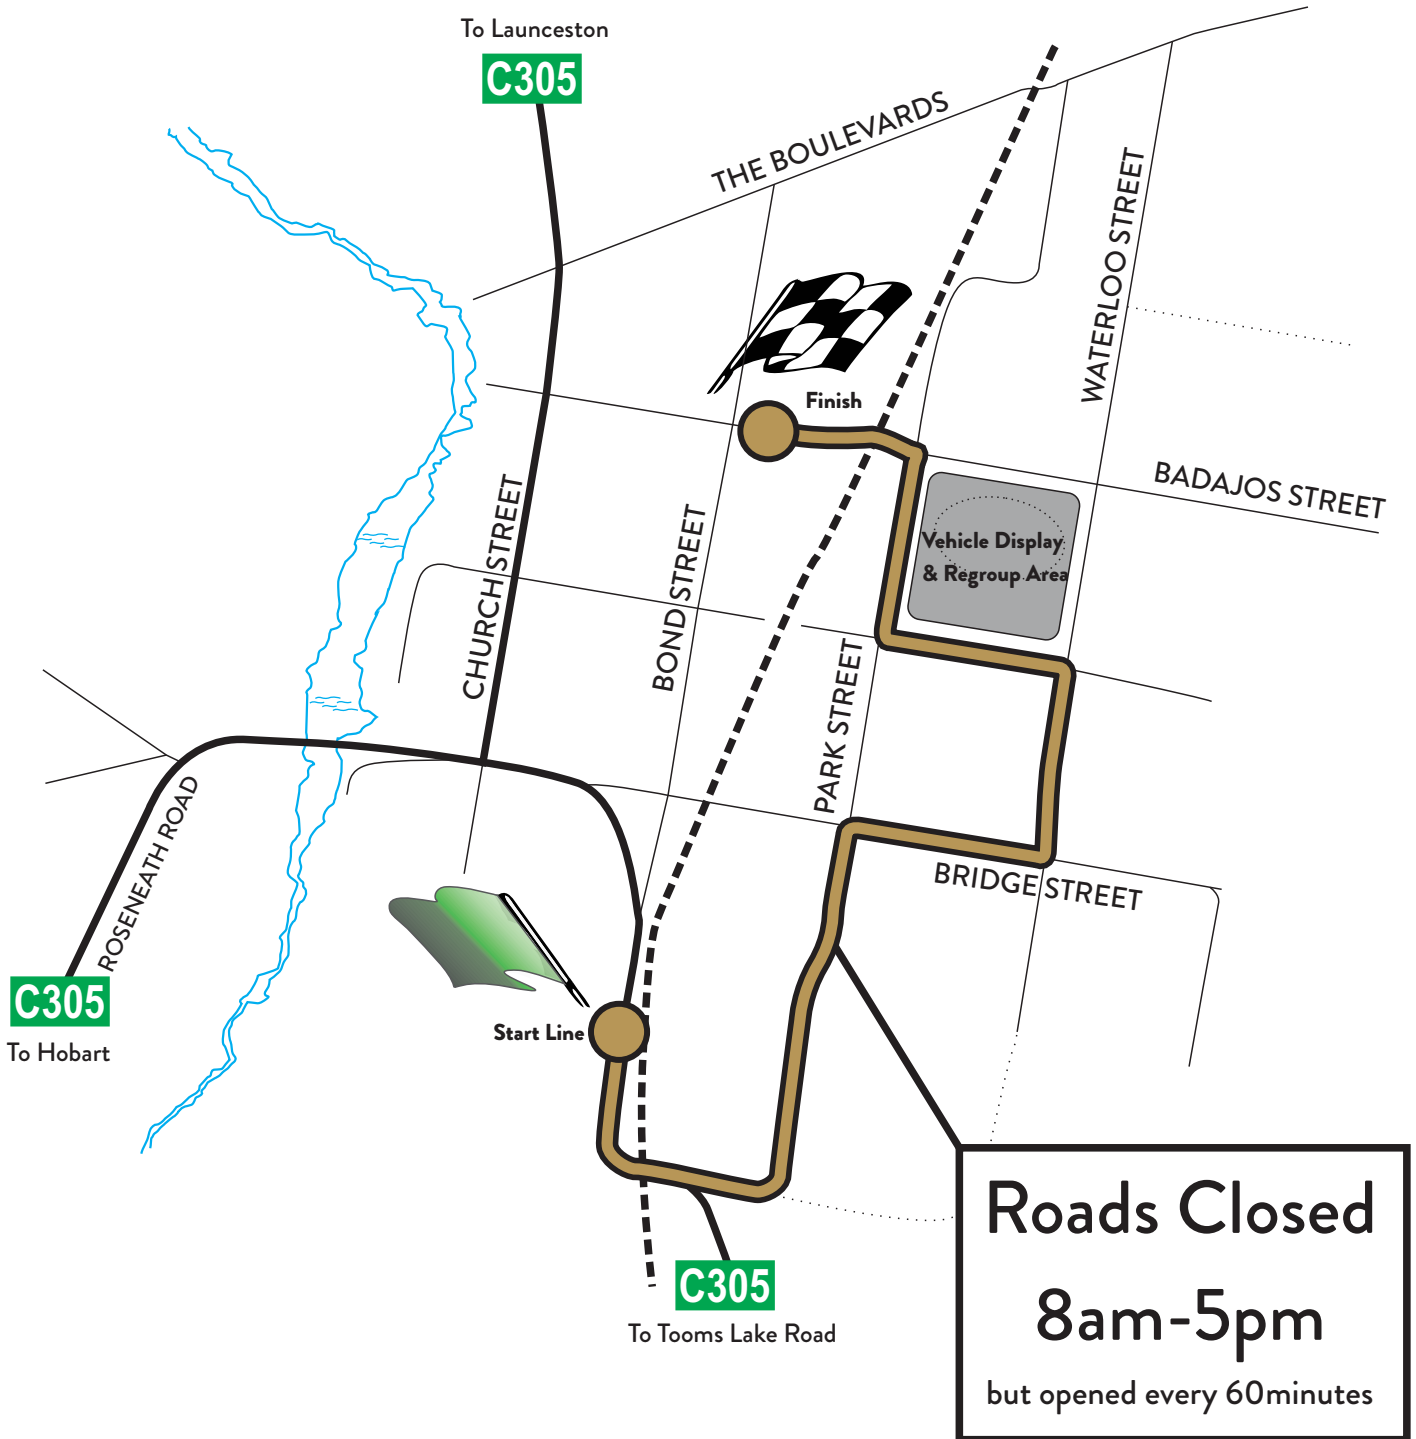

ROSS AUTO CLASSIC

Sunday 12 March 2017

Emergency Calls - 000
Resident Hotline - 0412 868 979